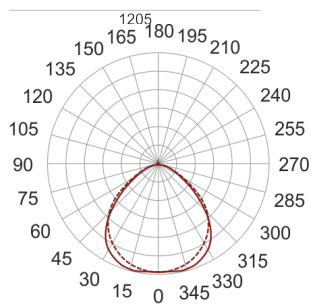

FIGO N MP 128 CZARNA

— C0-C180 - - - C90-C270

- IP: 20
- Color temperature:
- Luminous flux: lm

Name	Code	Colour	Voltage supply	Luminaire wattage	Light source type	Handle
FIGO N MP 128 CZARNA		black	230V	1x28W	T16	G5