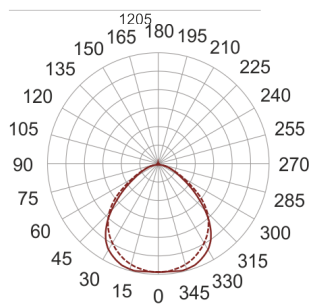

FIGO N MP 128 CZARNA

— C0-C180 - - - - C90-C270

- IP: 20
- Color temperature:
- Luminous flux: lm

Name	Code	Colour	Voltage supply	Luminaire wattage	Light source type	Handle
FIGO N MP 128 CZARNA		black	230V	1x28W	T16	G5