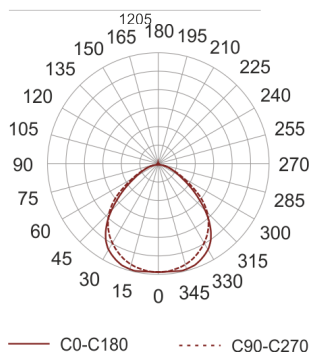

FIGO N MP 128 CZARNA

- IP: 20
- Color temperature:
- Luminous flux: lm

Name	Code	Colour	Voltage supply	Luminaire wattage	Light source type	Handle
FIGO N MP 128 CZARNA		black	230V	1x28W	T16	G5