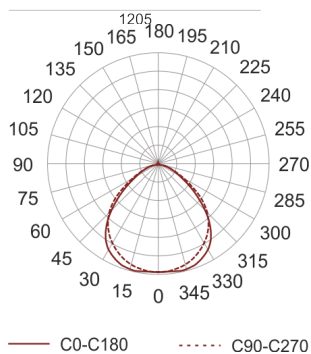

# FIGO N MP 128 CZARNA

- IP: 20
- Color temperature:
- Luminous flux: lm

Name	Code	Colour	Voltage supply	Luminaire wattage	Light source type	Handle
<a href="#">FIGO N MP 128 CZARNA</a>		black	230V	1x28W	T16	G5