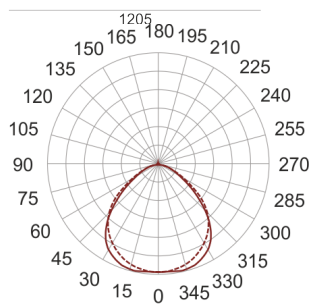

FIGO N MP 128 SZARA

— C0-C180 ····· C90-C270

- IP: 20
- Color temperature:
- Luminous flux: lm

Name	Code	Colour	Voltage supply	Luminaire wattage	Light source type	Handle
FIGO N MP 128 SZARA		gray	230V	1x28W	T16	G5