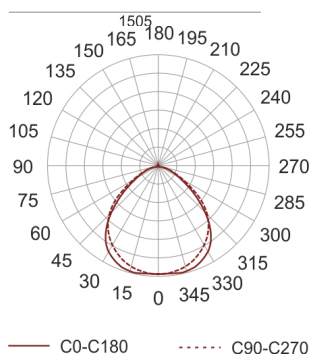

# FIGO N MP 135 BIAŁA

- IP: 20
- Color temperature:
- Luminous flux: lm

Name	Code	Colour	Voltage supply	Luminaire wattage	Light source type	Handle
<a href="#">FIGO N MP 135 BIAŁA</a>		white	230V	1x35W	T16	G5