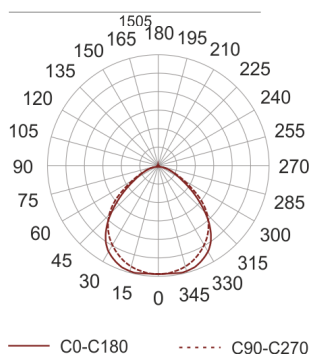

FIGO N MP 135 BIAŁA

- IP: 20
- Color temperature:
- Luminous flux: lm

Name	Code	Colour	Voltage supply	Luminaire wattage	Light source type	Handle
FIGO N MP 135 BIAŁA		white	230V	1x35W	T16	G5