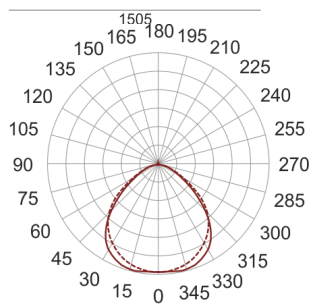

FIGO N MP 135 BIAŁA

— C0-C180 - - - - C90-C270

- IP: 20
- Color temperature:
- Luminous flux: lm

Name	Code	Colour	Voltage supply	Luminaire wattage	Light source type	Handle
FIGO N MP 135 BIAŁA		white	230V	1x35W	T16	G5