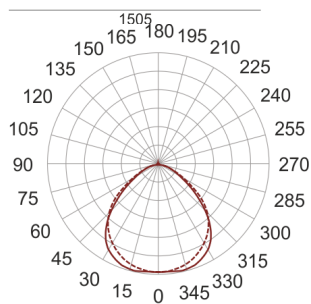

FIGO N MP 135 CZARNA

— C0-C180 - - - C90-C270

- IP: 20
- Color temperature:
- Luminous flux: lm

Name	Code	Colour	Voltage supply	Luminaire wattage	Light source type	Handle
FIGO N MP 135 CZARNA		black	230V	1x35W	T16	G5