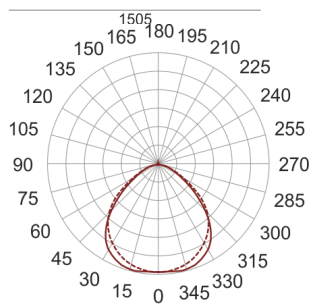

FIGO N MP 135 CZARNA

- IP: 20
- Color temperature:
- Luminous flux: lm

Name	Code	Colour	Voltage supply	Luminaire wattage	Light source type	Handle
FIGO N MP 135 CZARNA		black	230V	1x35W	T16	G5