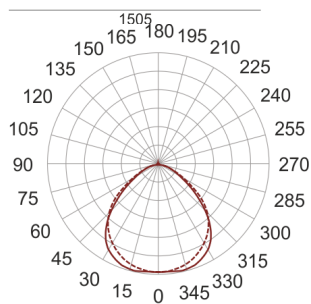

# FIGO N MP 135 CZARNA

— C0-C180    ····· C90-C270

- IP: 20
- Color temperature:
- Luminous flux: lm

Name	Code	Colour	Voltage supply	Luminaire wattage	Light source type	Handle
<a href="#">FIGO N MP 135 CZARNA</a>		black	230V	1x35W	T16	G5