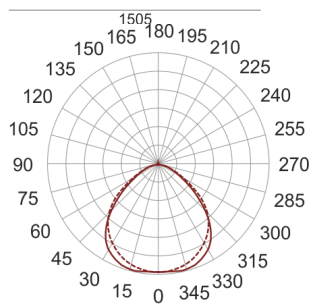

FIGO N MP 135 CZARNA

— C0-C180 - - - - C90-C270

- IP: 20
- Color temperature:
- Luminous flux: lm

Name	Code	Colour	Voltage supply	Luminaire wattage	Light source type	Handle
FIGO N MP 135 CZARNA		black	230V	1x35W	T16	G5