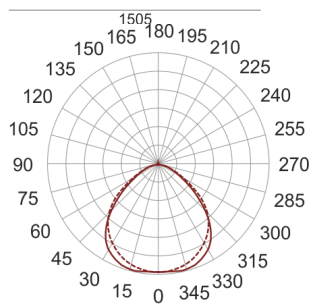

FIGO N MP 149 CZARNA

— C0-C180 ····· C90-C270

- IP: 20
- Color temperature:
- Luminous flux: lm

Name	Code	Colour	Voltage supply	Luminaire wattage	Light source type	Handle
FIGO N MP 149 CZARNA		black	230V	1x49W	T16	G5