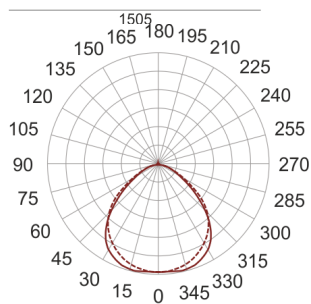

FIGO N MP 149 CZARNA

— C0-C180 - - - C90-C270

- IP: 20
- Color temperature:
- Luminous flux: lm

Name	Code	Colour	Voltage supply	Luminaire wattage	Light source type	Handle
FIGO N MP 149 CZARNA		black	230V	1x49W	T16	G5