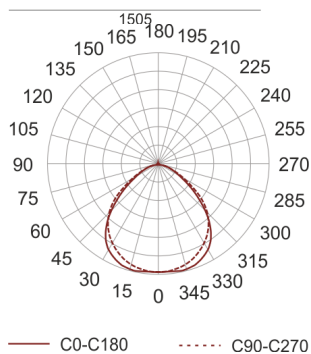

FIGO N MP 149 SZARA

- IP: 20
- Color temperature:
- Luminous flux: lm

Name	Code	Colour	Voltage supply	Luminaire wattage	Light source type	Handle
FIGO N MP 149 SZARA		gray	230V	1x49W	T16	G5