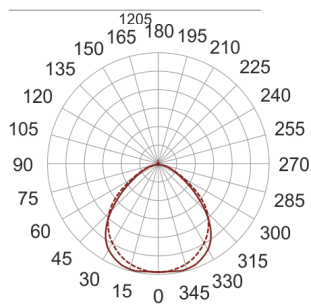

FIGO N MP 154 BIAŁA

— C0-C180 - - - - C90-C270

- IP: 20
- Color temperature:
- Luminous flux: lm

Name	Code	Colour	Voltage supply	Luminaire wattage	Light source type	Handle
FIGO N MP 154 BIAŁA		white	230V	1x54W	T16	G5