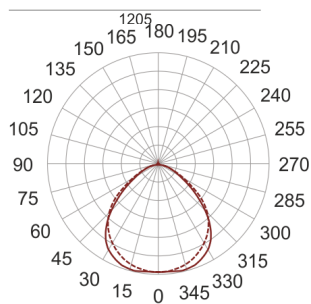

FIGO N MP 154 BIAŁA

- IP: 20
- Color temperature:
- Luminous flux: lm

Name	Code	Colour	Voltage supply	Luminaire wattage	Light source type	Handle
FIGO N MP 154 BIAŁA		white	230V	1x54W	T16	G5