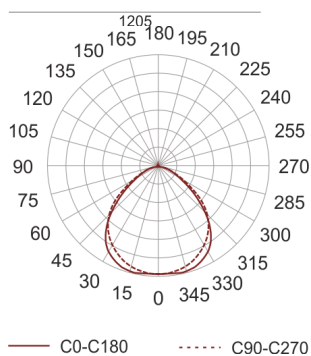

# FIGO N MP 154 CZARNA

- IP: 20
- Color temperature:
- Luminous flux: lm

Name	Code	Colour	Voltage supply	Luminaire wattage	Light source type	Handle
<a href="#">FIGO N MP 154 CZARNA</a>		black	230V	1x54W	T16	G5