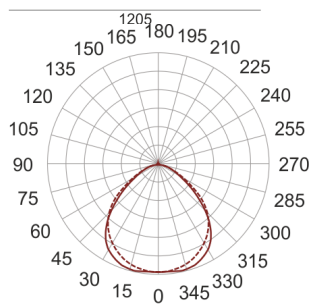

FIGO N MP 154 CZARNA

— C0-C180 ····· C90-C270

- IP: 20
- Color temperature:
- Luminous flux: lm

Name	Code	Colour	Voltage supply	Luminaire wattage	Light source type	Handle
FIGO N MP 154 CZARNA		black	230V	1x54W	T16	G5