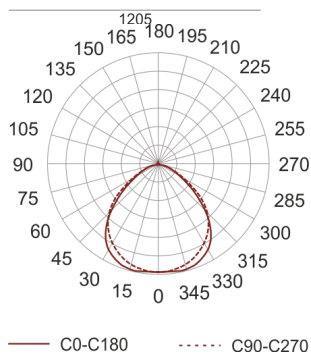

FIGO N MP 154 SZARA

- IP: 20
- Color temperature:
- Luminous flux: lm

Name	Code	Colour	Voltage supply	Luminaire wattage	Light source type	Handle
FIGO N MP 154 SZARA		gray	230V	1x54W	T16	G5