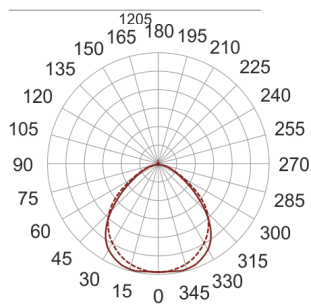

FIGO N MP 154 SZARA

— C0-C180 ····· C90-C270

- IP: 20
- Color temperature:
- Luminous flux: lm

Name	Code	Colour	Voltage supply	Luminaire wattage	Light source type	Handle
FIGO N MP 154 SZARA		gray	230V	1x54W	T16	G5