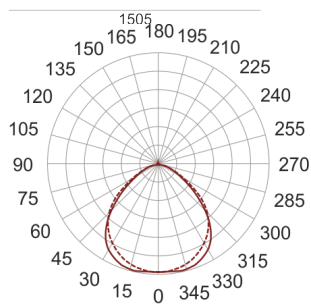

FIGO N MP 180 BIAŁA

— C0-C180 - - - C90-C270

- IP: 20
- Color temperature:
- Luminous flux: lm

Name	Code	Colour	Voltage supply	Luminaire wattage	Light source type	Handle
FIGO N MP 180 BIAŁA		white	230V	1x80W	T16	G5