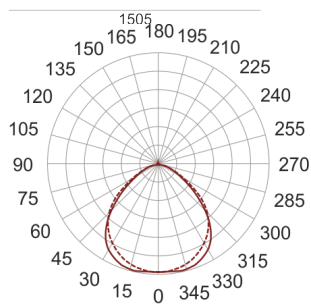

FIGO N MP 180 BIAŁA

— C0-C180 - - - - C90-C270

- IP: 20
- Color temperature:
- Luminous flux: lm

Name	Code	Colour	Voltage supply	Luminaire wattage	Light source type	Handle
FIGO N MP 180 BIAŁA		white	230V	1x80W	T16	G5