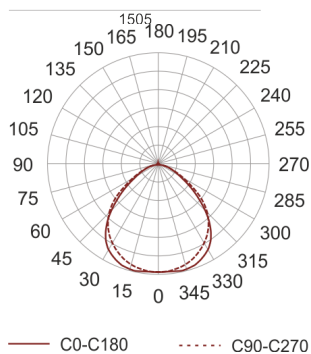

# FIGO N MP 180 CZARNA

- IP: 20
- Color temperature:
- Luminous flux: lm

Name	Code	Colour	Voltage supply	Luminaire wattage	Light source type	Handle
<a href="#">FIGO N MP 180 CZARNA</a>		black	230V	1x80W	T16	G5