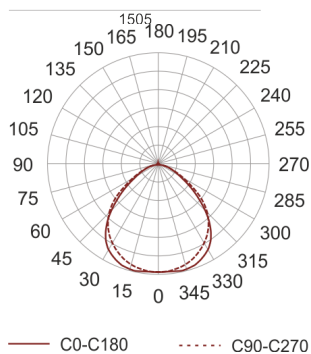

FIGO N MP 180 CZARNA

- IP: 20
- Color temperature:
- Luminous flux: lm

Name	Code	Colour	Voltage supply	Luminaire wattage	Light source type	Handle
FIGO N MP 180 CZARNA		black	230V	1x80W	T16	G5