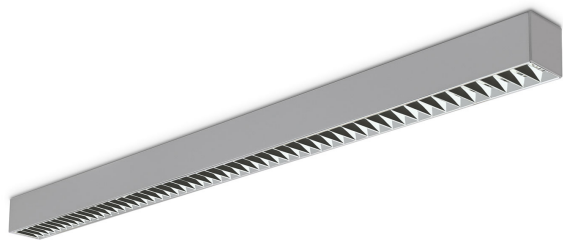

# FIGO N R 114 BIAŁA

- IP: 20
- Color temperature:
- Luminous flux: lm

Name	Code	Colour	Voltage supply	Luminaire wattage	Light source type	Handle
<a href="#">FIGO N.R.114 BIAŁA</a>		white	230V	1x14W	T16	G5