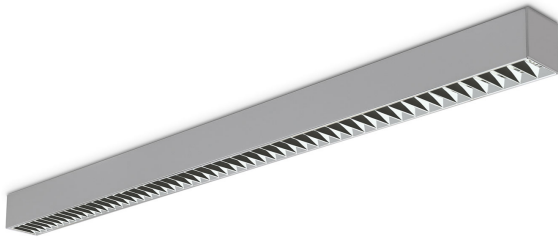

FIGO N R 114 CZARNA

- IP: 20
- Color temperature:
- Luminous flux: lm

Name	Code	Colour	Voltage supply	Luminaire wattage	Light source type	Handle
FIGO N.R.114 CZARNA		black	230V	1x14W	T16	G5