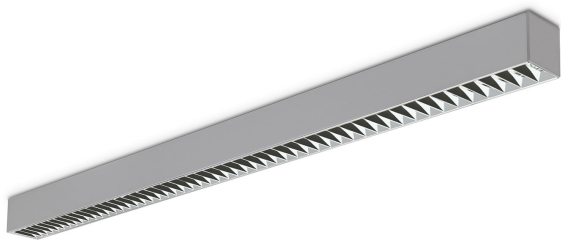

# FIGO N R 135 CZARNA

- IP: 20
- Color temperature:
- Luminous flux: lm

Name	Code	Colour	Voltage supply	Luminaire wattage	Light source type	Handle
<a href="#">FIGO N.R.135 CZARNA</a>		black	230V	1x35W	T16	G5