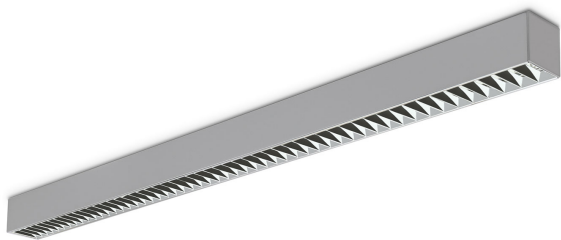

# FIGO N R 149 CZARNA

- IP: 20
- Color temperature:
- Luminous flux: lm

Name	Code	Colour	Voltage supply	Luminaire wattage	Light source type	Handle
<a href="#">FIGO N.R.149 CZARNA</a>		black	230V	1x49W	T16	G5