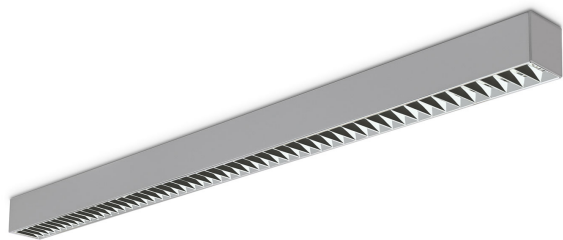

FIGO N R 154 CZARNA

- IP: 20
- Color temperature:
- Luminous flux: lm

Name	Code	Colour	Voltage supply	Luminaire wattage	Light source type	Handle
FIGO N.R.154 CZARNA		black	230V	1x54W	T16	G5