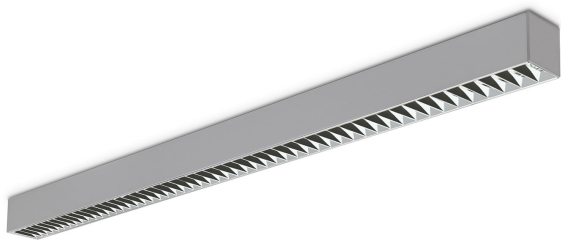

# FIGO N R 154 CZARNA

- IP: 20
- Color temperature:
- Luminous flux: lm

Name	Code	Colour	Voltage supply	Luminaire wattage	Light source type	Handle
<a href="#">FIGO N.R.154 CZARNA</a>		black	230V	1x54W	T16	G5