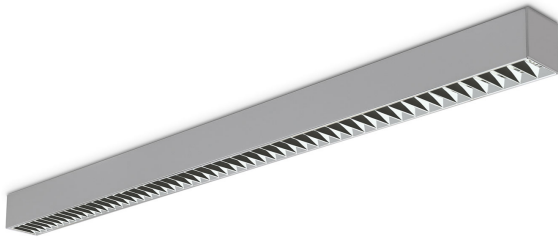

FIGO N R 154 CZARNA

- IP: 20
- Color temperature:
- Luminous flux: lm

Name	Code	Colour	Voltage supply	Luminaire wattage	Light source type	Handle
FIGO N.R.154 CZARNA		black	230V	1x54W	T16	G5