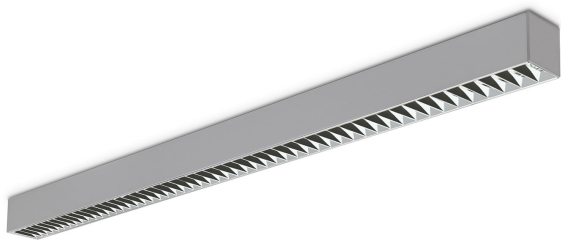

FIGO N R 154 CZARNA

- IP: 20
- Color temperature:
- Luminous flux: lm

Name	Code	Colour	Voltage supply	Luminaire wattage	Light source type	Handle
FIGO N.R.154 CZARNA		black	230V	1x54W	T16	G5