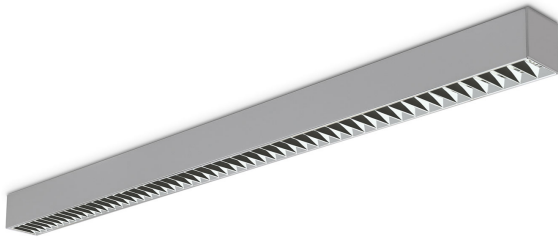

FIGO N R 180 CZARNA

- IP: 20
- Color temperature:
- Luminous flux: lm

Name	Code	Colour	Voltage supply	Luminaire wattage	Light source type	Handle
FIGO N.R.180 CZARNA		black	230V	1x80W	T16	G5