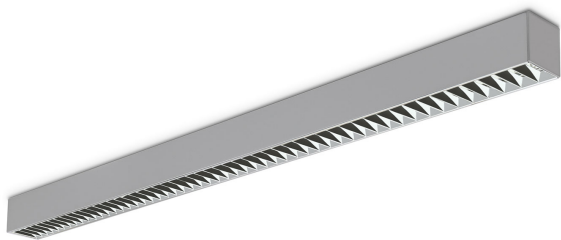

FIGO N R 180 CZARNA

- IP: 20
- Color temperature:
- Luminous flux: lm

Name	Code	Colour	Voltage supply	Luminaire wattage	Light source type	Handle
FIGO N.R.180 CZARNA		black	230V	1x80W	T16	G5