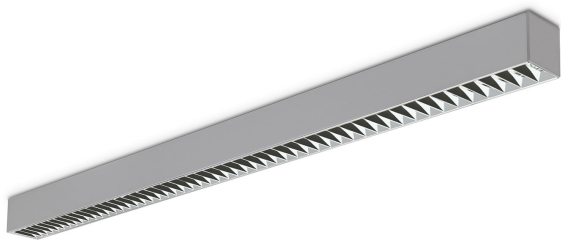

# FIGO N R 180 CZARNA

- IP: 20
- Color temperature:
- Luminous flux: lm

Name	Code	Colour	Voltage supply	Luminaire wattage	Light source type	Handle
<a href="#">FIGO N.R.180 CZARNA</a>		black	230V	1x80W	T16	G5