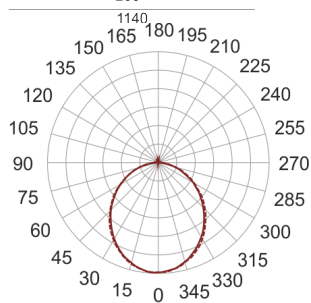

# FIGO K LED 114/21/3K BIAŁY

— C0-C180      ····· C90-C270

- IP: 20
- Color temperature: 2700-3500
- Luminous flux: 1925,352152 lm

Name	Code	Colour	Voltage supply	Luminaire wattage	Light source type	Luminous flux	
<a href="#">FIGO K LED 114/21/3K BIAŁY</a>		white	230V	24,1	LED	1925,352152 lm	3000K