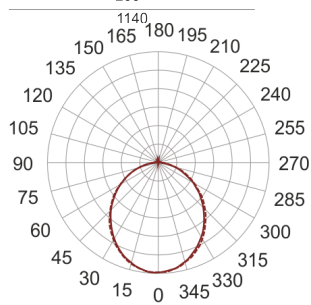

# FIGO K LED 114/21/3K BIAŁY

— C0-C180      - - - - C90-C270

- IP: 20
- Color temperature: 2700-3500
- Luminous flux: 1925,352152 lm

Name	Code	Colour	Voltage supply	Luminaire wattage	Light source type	Luminous flux	
<a href="#">FIGO K LED 114/21/3K BIAŁY</a>		white	230V	24,1	LED	1925,352152 lm	3000K