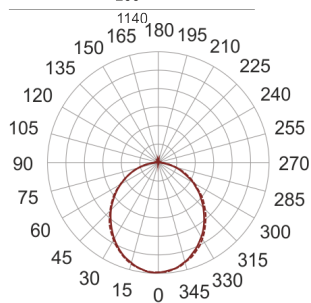

FIGO K LED 114/21/3K BIAŁY

— C0-C180 - - - - C90-C270

- IP: 20
- Color temperature: 2700-3500
- Luminous flux: 1925,352152 lm

Name	Code	Colour	Voltage supply	Luminaire wattage	Light source type	Luminous flux	
FIGO K LED 114/21/3K BIAŁY		white	230V	24,1	LED	1925,352152 lm	3000K