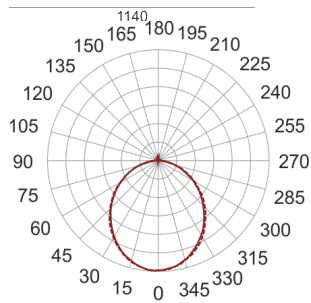

FIGO K LED 114/21/3K CZARNY

— C0-C180 ····· C90-C270

- IP: 20
- Color temperature: 2700-3500
- Luminous flux: 1925,352152 lm

Name	Code	Colour	Voltage supply	Luminaire wattage	Light source type	Luminous flux	
FIGO K LED 114/21/3K CZARNY		black	230V	24,1	LED	1925,352152 lm	3000K