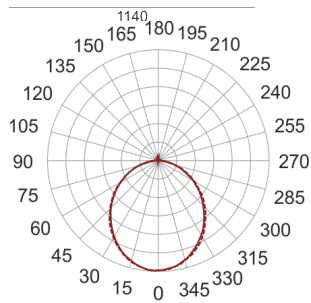

FIGO K LED 114/21/3K CZARNY

— C0-C180 - - - - C90-C270

- IP: 20
- Color temperature: 2700-3500
- Luminous flux: 1925,352152 lm

Name	Code	Colour	Voltage supply	Luminaire wattage	Light source type	Luminous flux	
FIGO K LED 114/21/3K CZARNY		black	230V	24,1	LED	1925,352152 lm	3000K