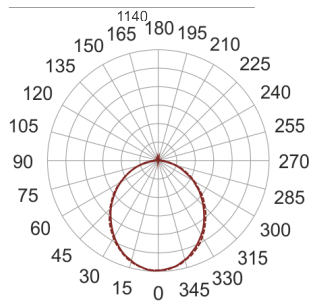

# FIGO K LED 114/21/3K SZARY

— C0-C180      - - - - - C90-C270

- IP: 20
- Color temperature: 2700-3500
- Luminous flux: 1925,352152 lm

Name	Code	Colour	Voltage supply	Luminaire wattage	Light source type	Luminous flux	
<a href="#">FIGO K LED 114/21/3K SZARY</a>		gray	230V	24,1	LED	1925,352152 lm	3000K