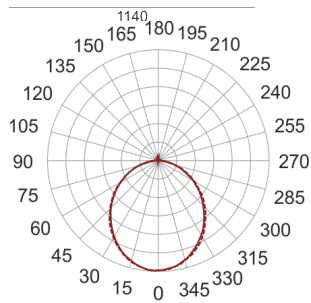

FIGO K LED 114/21/3K SZARY

— C0-C180 - - - - C90-C270

- IP: 20
- Color temperature: 2700-3500
- Luminous flux: 1925,352152 lm

Name	Code	Colour	Voltage supply	Luminaire wattage	Light source type	Luminous flux	
FIGO K LED 114/21/3K SZARY		gray	230V	24,1	LED	1925,352152 lm	3000K