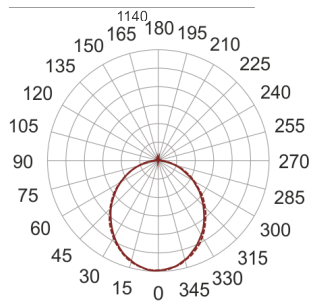

FIGO K LED 114/30/3K BIAŁY

— C0-C180 - - - - - C90-C270

- IP: 20
- Color temperature: 2700-3500
- Luminous flux: 2923,407039 lm

Name	Code	Colour	Voltage supply	Luminaire wattage	Light source type	Luminous flux	
FIGO K LED 114/30/3K BIAŁY		white	230V	42,6	LED	2923,407039 lm	3000K