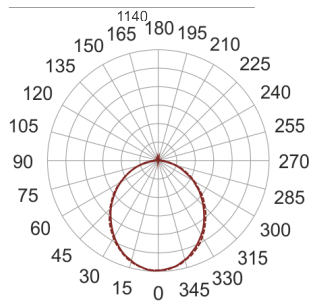

FIGO K LED 114/30/3K BIAŁY

— C0-C180 - - - - - C90-C270

- IP: 20
- Color temperature: 2700-3500
- Luminous flux: 2923,407039 lm

Name	Code	Colour	Voltage supply	Luminaire wattage	Light source type	Luminous flux	
FIGO K LED 114/30/3K BIAŁY		white	230V	42,6	LED	2923,407039 lm	3000K