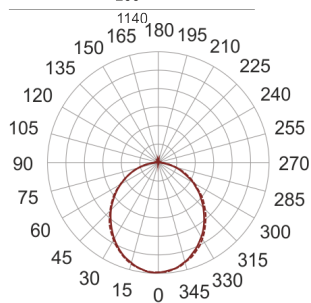

FIGO K LED 114/30/3K CZARNY

— C0-C180 - - - - C90-C270

- IP: 20
- Color temperature: 2700-3500
- Luminous flux: 2923,407039 lm

Name	Code	Colour	Voltage supply	Luminaire wattage	Light source type	Luminous flux	
FIGO K LED 114/30/3K CZARNY		black	230V	42,6	LED	2923,407039 lm	3000K