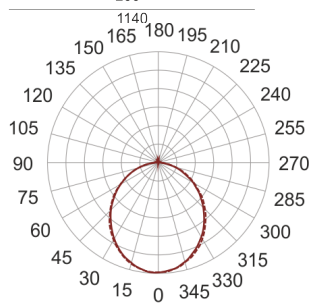

# FIGO K LED 114/30/3K CZARNY

— C0-C180      - - - - - C90-C270

- IP: 20
- Color temperature: 2700-3500
- Luminous flux: 2923,407039 lm

Name	Code	Colour	Voltage supply	Luminaire wattage	Light source type	Luminous flux	
<a href="#">FIGO K LED 114/30/3K CZARNY</a>		black	230V	42,6	LED	2923,407039 lm	3000K