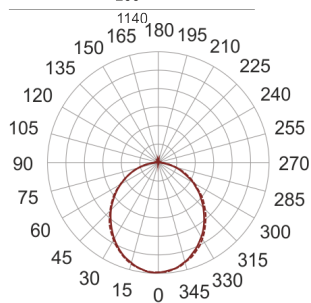

# FIGO K LED 114/30/3K CZARNY

— C0-C180      - - - - C90-C270

- IP: 20
- Color temperature: 2700-3500
- Luminous flux: 2923,407039 lm

Name	Code	Colour	Voltage supply	Luminaire wattage	Light source type	Luminous flux	
<a href="#">FIGO K LED 114/30/3K CZARNY</a>		black	230V	42,6	LED	2923,407039 lm	3000K