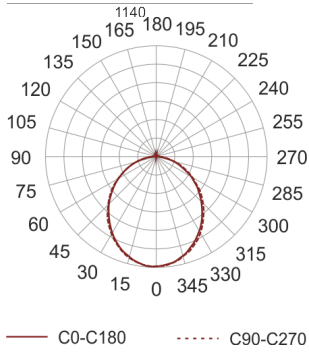

FIGO K LED 114/30/3K SZARY

- IP: 20
- Color temperature: 2700-3500
- Luminous flux: 2923,407039 lm

Name	Code	Colour	Voltage supply	Luminaire wattage	Light source type	Luminous flux	
FIGO K LED 114/30/3K SZARY		gray	230V	42,6	LED	2923,407039 lm	3000K