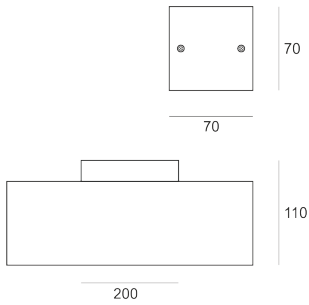

FIGO K LED 114/30/3K SZARY

- IP: 20
- Color temperature: 2700-3500
- Luminous flux: 2923,407039 lm

Name	Code	Colour	Voltage supply	Luminaire wattage	Light source type	Luminous flux	
FIGO K LED 114/30/3K SZARY		gray	230V	42,6	LED	2923,407039 lm	3000K