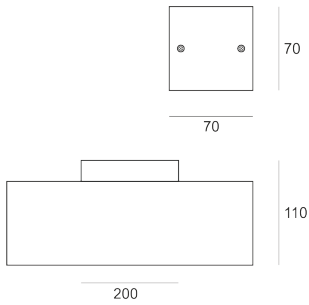

# FIGO K LED 114/30/3K SZARY

- IP: 20
- Color temperature: 2700-3500
- Luminous flux: 2923,407039 lm

Name	Code	Colour	Voltage supply	Luminaire wattage	Light source type	Luminous flux	
<a href="#">FIGO K LED 114/30/3K SZARY</a>		gray	230V	42,6	LED	2923,407039 lm	3000K