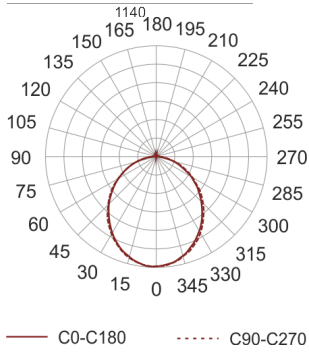

# FIGO K LED 114/30/3K SZARY

- IP: 20
- Color temperature: 2700-3500
- Luminous flux: 2923,407039 lm

Name	Code	Colour	Voltage supply	Luminaire wattage	Light source type	Luminous flux	
<a href="#">FIGO K LED 114/30/3K SZARY</a>		gray	230V	42,6	LED	2923,407039 lm	3000K