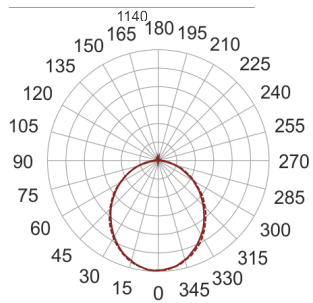

FIGO K LED 114/37/3K BIAŁY

— C0-C180 - - - - C90-C270

- IP: 20
- Color temperature: 2700-3500
- Luminous flux: 4195,802884 lm

Name	Code	Colour	Voltage supply	Luminaire wattage	Light source type	Luminous flux	
FIGO K LED 114/37/3K BIAŁY		white	230V	66,4	LED	4195,802884 lm	3000K