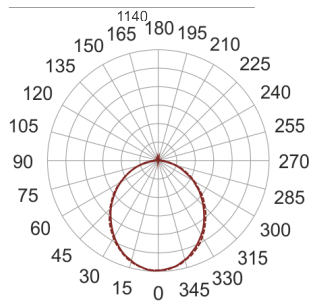

FIGO K LED 114/37/3K BIAŁY

— C0-C180 - - - - C90-C270

- IP: 20
- Color temperature: 2700-3500
- Luminous flux: 4195,802884 lm

Name	Code	Colour	Voltage supply	Luminaire wattage	Light source type	Luminous flux	
FIGO K LED 114/37/3K BIAŁY		white	230V	66,4	LED	4195,802884 lm	3000K