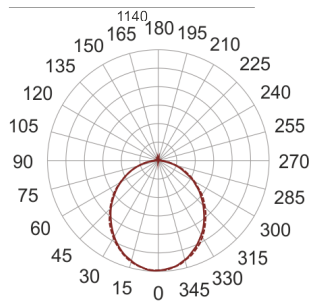

# FIGO K LED 114/37/3K CZARNY

— C0-C180      - - - - C90-C270

- IP: 20
- Color temperature: 2700-3500
- Luminous flux: 4195,802884 lm

Name	Code	Colour	Voltage supply	Luminaire wattage	Light source type	Luminous flux	
<a href="#">FIGO K LED 114/37/3K CZARNY</a>		black	230V	66,4	LED	4195,802884 lm	3000K