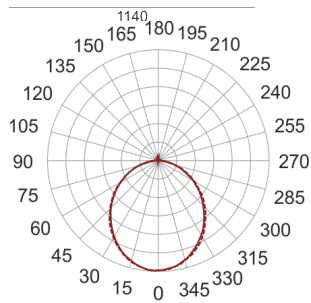

FIGO K LED 114/37/3K CZARNY

— C0-C180 - - - - C90-C270

- IP: 20
- Color temperature: 2700-3500
- Luminous flux: 4195,802884 lm

| Name | Code | Colour | Voltage supply | Luminaire wattage | Light source type | Luminous flux | |
|---|------|--------|----------------|-------------------|-------------------|----------------|-------|
| FIGO K LED 114/37/3K CZARNY | | black | 230V | 66,4 | LED | 4195,802884 lm | 3000K |