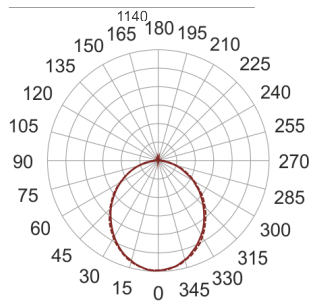

FIGO K LED 114/37/3K CZARNY

— C0-C180 - - - - C90-C270

- IP: 20
- Color temperature: 2700-3500
- Luminous flux: 4195,802884 lm

Name	Code	Colour	Voltage supply	Luminaire wattage	Light source type	Luminous flux	
FIGO K LED 114/37/3K CZARNY		black	230V	66,4	LED	4195,802884 lm	3000K