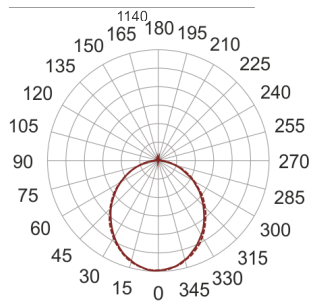

FIGO K LED 114/37/3K SZARY

— C0-C180 - - - - C90-C270

- IP: 20
- Color temperature: 2700-3500
- Luminous flux: 4195,802884 lm

Name	Code	Colour	Voltage supply	Luminaire wattage	Light source type	Luminous flux	
FIGO K LED 114/37/3K SZARY		gray	230V	66,4	LED	4195,802884 lm	3000K