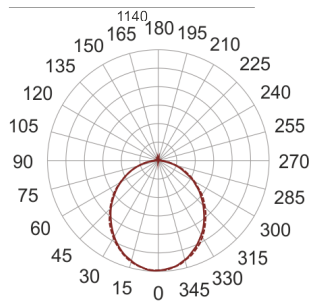

FIGO K LED 114/37/3K SZARY

— C0-C180 - - - - - C90-C270

- IP: 20
- Color temperature: 2700-3500
- Luminous flux: 4195,802884 lm

Name	Code	Colour	Voltage supply	Luminaire wattage	Light source type	Luminous flux	
FIGO K LED 114/37/3K SZARY		gray	230V	66,4	LED	4195,802884 lm	3000K