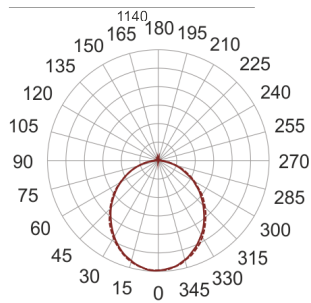

# FIGO K LED 114/37/3K SZARY

— C0-C180      - - - - C90-C270

- IP: 20
- Color temperature: 2700-3500
- Luminous flux: 4195,802884 lm

Name	Code	Colour	Voltage supply	Luminaire wattage	Light source type	Luminous flux	
<a href="#">FIGO K LED 114/37/3K SZARY</a>		gray	230V	66,4	LED	4195,802884 lm	3000K