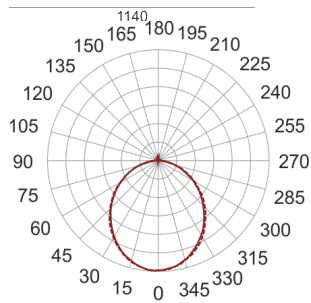

FIGO K LED 114/46/3K BIAŁY

— C0-C180 - - - - C90-C270

- IP: 20
- Color temperature: 2700-3500
- Luminous flux: 4737,036629 lm

Name	Code	Colour	Voltage supply	Luminaire wattage	Light source type	Luminous flux	
FIGO K LED 114/46/3K BIAŁY		white	230V	66	LED	4737,036629 lm	3000K