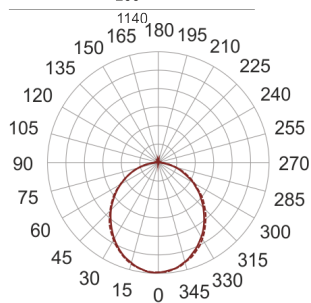

# FIGO K LED 114/46/3K CZARNY

— C0-C180      - - - - C90-C270

- IP: 20
- Color temperature: 2700-3500
- Luminous flux: 4737,036629 lm

Name	Code	Colour	Voltage supply	Luminaire wattage	Light source type	Luminous flux	
<a href="#">FIGO K LED 114/46/3K CZARNY</a>		black	230V	66	LED	4737,036629 lm	3000K