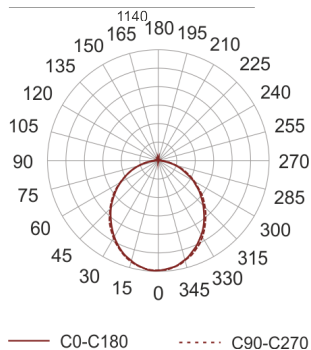

FIGO K LED 114/46/3K CZARNY

- IP: 20
- Color temperature: 2700-3500
- Luminous flux: 4737,036629 lm

Name	Code	Colour	Voltage supply	Luminaire wattage	Light source type	Luminous flux	
FIGO K LED 114/46/3K CZARNY		black	230V	66	LED	4737,036629 lm	3000K