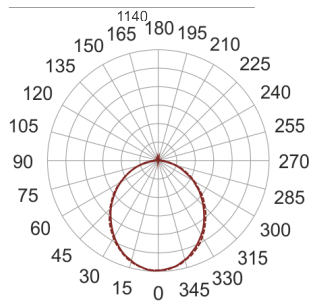

# FIGO K LED 114/46/3K CZARNY

— C0-C180      - - - - C90-C270

- IP: 20
- Color temperature: 2700-3500
- Luminous flux: 4737,036629 lm

Name	Code	Colour	Voltage supply	Luminaire wattage	Light source type	Luminous flux	
<a href="#">FIGO K LED 114/46/3K CZARNY</a>		black	230V	66	LED	4737,036629 lm	3000K