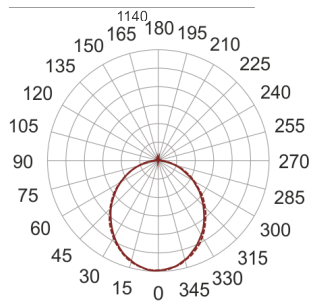

# FIGO K LED 114/46/3K CZARNY

— C0-C180      ····· C90-C270

- IP: 20
- Color temperature: 2700-3500
- Luminous flux: 4737,036629 lm

Name	Code	Colour	Voltage supply	Luminaire wattage	Light source type	Luminous flux	
<a href="#">FIGO K LED 114/46/3K CZARNY</a>		black	230V	66	LED	4737,036629 lm	3000K