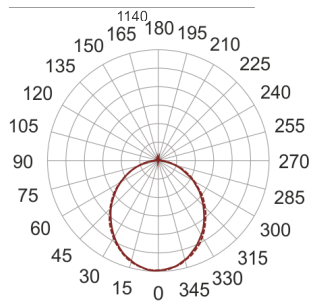

FIGO K LED 114/46/3K SZARY

— C0-C180 - - - - C90-C270

- IP: 20
- Color temperature: 2700-3500
- Luminous flux: 4737,036629 lm

Name	Code	Colour	Voltage supply	Luminaire wattage	Light source type	Luminous flux	
FIGO K LED 114/46/3K SZARY		gray	230V	66	LED	4737,036629 lm	3000K