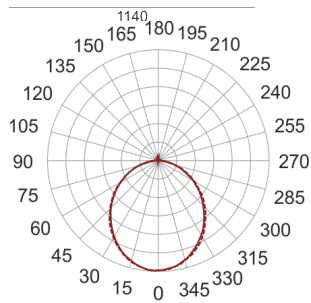

FIGO K LED 114/56/3K BIAŁY

— C0-C180 - - - - C90-C270

- IP: 20
- Color temperature: 2700-3500
- Luminous flux: 5846,814078 lm

Name	Code	Colour	Voltage supply	Luminaire wattage	Light source type	Luminous flux	
FIGO K LED 114/56/3K BIAŁY		white	230V	85,2	LED	5846,814078 lm	3000K