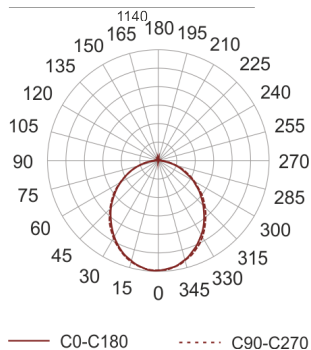

FIGO K LED 114/56/3K CZARNY

- IP: 20
- Color temperature: 2700-3500
- Luminous flux: 5846,814078 lm

Name	Code	Colour	Voltage supply	Luminaire wattage	Light source type	Luminous flux	
FIGO K LED 114/56/3K CZARNY		black	230V	85,2	LED	5846,814078 lm	3000K