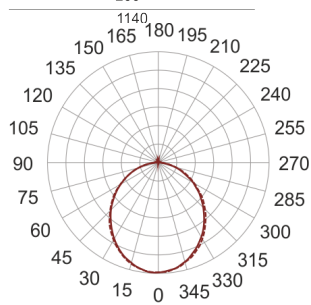

FIGO K LED 114/56/3K CZARNY

— C0-C180 - - - - C90-C270

- IP: 20
- Color temperature: 2700-3500
- Luminous flux: 5846,814078 lm

Name	Code	Colour	Voltage supply	Luminaire wattage	Light source type	Luminous flux	
FIGO K LED 114/56/3K CZARNY		black	230V	85,2	LED	5846,814078 lm	3000K