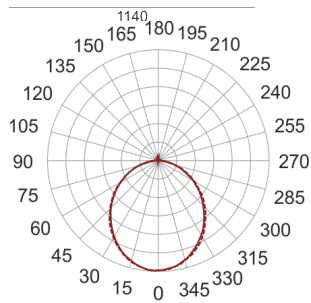

FIGO K LED 114/56/3K CZARNY

— C0-C180 - - - - C90-C270

- IP: 20
- Color temperature: 2700-3500
- Luminous flux: 5846,814078 lm

Name	Code	Colour	Voltage supply	Luminaire wattage	Light source type	Luminous flux	
FIGO K LED 114/56/3K CZARNY		black	230V	85,2	LED	5846,814078 lm	3000K