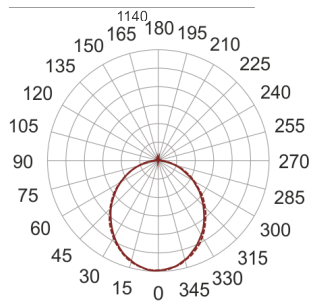

FIGO K LED 114/56/3K SZARY

— C0-C180 - - - - C90-C270

- IP: 20
- Color temperature: 2700-3500
- Luminous flux: 5846,814078 lm

Name	Code	Colour	Voltage supply	Luminaire wattage	Light source type	Luminous flux	
FIGO K LED 114/56/3K SZARY		gray	230V	85,2	LED	5846,814078 lm	3000K