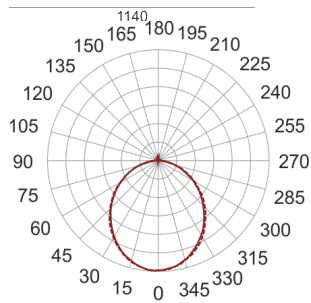

# FIGO K LED 114/56/3K SZARY

— C0-C180      - - - - C90-C270

- IP: 20
- Color temperature: 2700-3500
- Luminous flux: 5846,814078 lm

Name	Code	Colour	Voltage supply	Luminaire wattage	Light source type	Luminous flux	
<a href="#">FIGO K LED 114/56/3K SZARY</a>		gray	230V	85,2	LED	5846,814078 lm	3000K