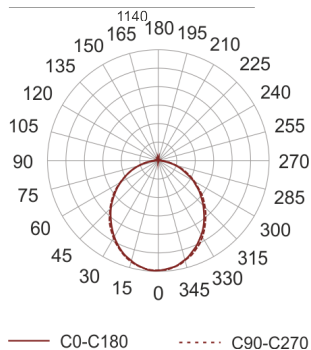

# FIGO K LED 114/56/3K SZARY

- IP: 20
- Color temperature: 2700-3500
- Luminous flux: 5846,814078 lm

Name	Code	Colour	Voltage supply	Luminaire wattage	Light source type	Luminous flux	
<a href="#">FIGO K LED 114/56/3K SZARY</a>		gray	230V	85,2	LED	5846,814078 lm	3000K