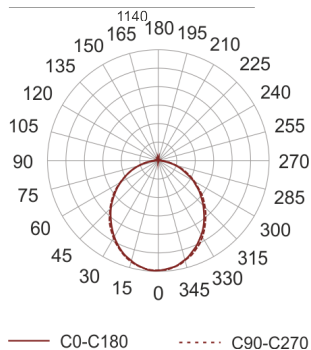

FIGO K LED 114/56/3K SZARY

- IP: 20
- Color temperature: 2700-3500
- Luminous flux: 5846,814078 lm

Name	Code	Colour	Voltage supply	Luminaire wattage	Light source type	Luminous flux	
FIGO K LED 114/56/3K SZARY		gray	230V	85,2	LED	5846,814078 lm	3000K