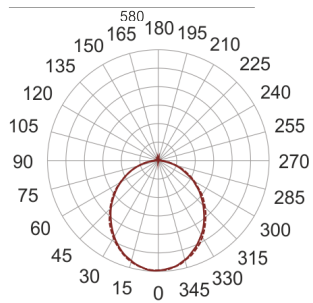

FIGO K LED 58/11/3K BIAŁY

— C0-C180 - - - - C90-C270

- IP: 20
- Color temperature: 2700-3500
- Luminous flux: 1490,875522 lm

Name	Code	Colour	Voltage supply	Luminaire wattage	Light source type	Luminous flux	
FIGO K LED 58/11/3K BIAŁY		white	230V	21,78	LED	1490,875522 lm	3000K