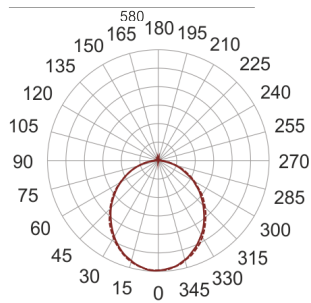

FIGO K LED 58/11/3K BIAŁY

— C0-C180 - - - - C90-C270

- IP: 20
- Color temperature: 2700-3500
- Luminous flux: 1490,875522 lm

Name	Code	Colour	Voltage supply	Luminaire wattage	Light source type	Luminous flux	
FIGO K LED 58/11/3K BIAŁY		white	230V	21,78	LED	1490,875522 lm	3000K