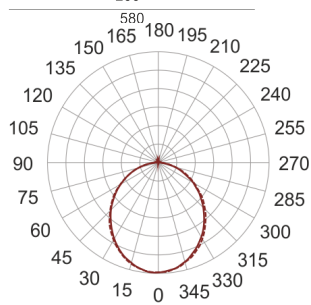

# FIGO K LED 58/11/3K CZARNY

— C0-C180      - - - - C90-C270

- IP: 20
- Color temperature: 2700-3500
- Luminous flux: 1490,875522 lm

| Name                                       | Code | Colour | Voltage supply | Luminaire wattage | Light source type | Luminous flux  |       |
|--|------|--------|----------------|-------------------|-------------------|----------------|-------|
| <a href="#">FIGO K LED 58/11/3K CZARNY</a> |      | black  | 230V           | 21,78             | LED               | 1490,875522 lm | 3000K |