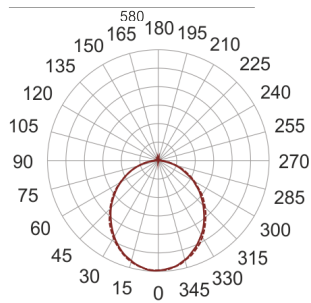

# FIGO K LED 58/15/3K BIAŁY

— C0-C180      - - - - C90-C270

- IP: 20
- Color temperature: 2700-3500
- Luminous flux: 1595,770594 lm

Name	Code	Colour	Voltage supply	Luminaire wattage	Light source type	Luminous flux	
<a href="#">FIGO K LED 58/15/3K BIAŁY</a>		white	230V	24	LED	1595,770594 lm	3000K