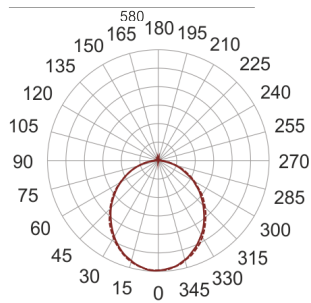

# FIGO K LED 58/15/3K BIAŁY

— C0-C180      - - - - - C90-C270

- IP: 20
- Color temperature: 2700-3500
- Luminous flux: 1595,770594 lm

Name	Code	Colour	Voltage supply	Luminaire wattage	Light source type	Luminous flux	
<a href="#">FIGO K LED 58/15/3K BIAŁY</a>		white	230V	24	LED	1595,770594 lm	3000K