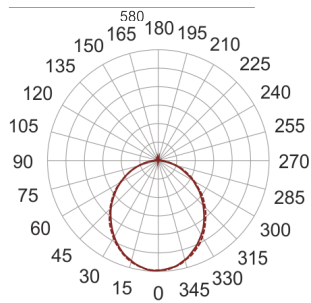

FIGO K LED 58/15/3K BIAŁY

— C0-C180 - - - - C90-C270

- IP: 20
- Color temperature: 2700-3500
- Luminous flux: 1595,770594 lm

Name	Code	Colour	Voltage supply	Luminaire wattage	Light source type	Luminous flux	
FIGO K LED 58/15/3K BIAŁY		white	230V	24	LED	1595,770594 lm	3000K