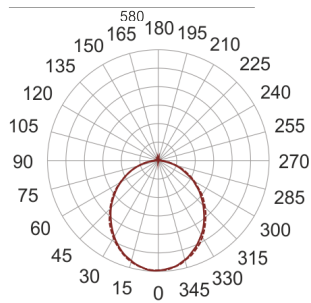

# FIGO K LED 58/15/3K BIAŁY

— C0-C180      - - - - C90-C270

- IP: 20
- Color temperature: 2700-3500
- Luminous flux: 1595,770594 lm

| Name                                      | Code | Colour | Voltage supply | Luminaire wattage | Light source type | Luminous flux  |       |
|---|------|--------|----------------|-------------------|-------------------|----------------|-------|
| <a href="#">FIGO K LED 58/15/3K BIAŁY</a> |      | white  | 230V           | 24                | LED               | 1595,770594 lm | 3000K |