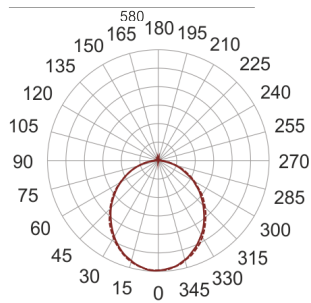

FIGO K LED 58/15/3K CZARNY

— C0-C180 - - - - C90-C270

- IP: 20
- Color temperature: 2700-3500
- Luminous flux: 1595,770594 lm

Name	Code	Colour	Voltage supply	Luminaire wattage	Light source type	Luminous flux	
FIGO K LED 58/15/3K CZARNY		black	230V	24	LED	1595,770594 lm	3000K