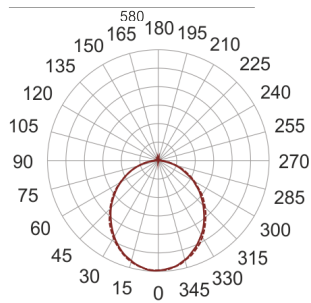

FIGO K LED 58/15/3K SZARY

— C0-C180 - - - - C90-C270

- IP: 20
- Color temperature: 2700-3500
- Luminous flux: 1595,770594 lm

Name	Code	Colour	Voltage supply	Luminaire wattage	Light source type	Luminous flux	
FIGO K LED 58/15/3K SZARY		gray	230V	24	LED	1595,770594 lm	3000K