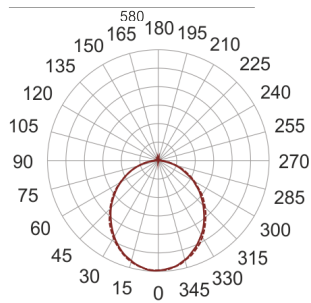

FIGO K LED 58/15/3K SZARY

— C0-C180 ····· C90-C270

- IP: 20
- Color temperature: 2700-3500
- Luminous flux: 1595,770594 lm

Name	Code	Colour	Voltage supply	Luminaire wattage	Light source type	Luminous flux	
FIGO K LED 58/15/3K SZARY		gray	230V	24	LED	1595,770594 lm	3000K