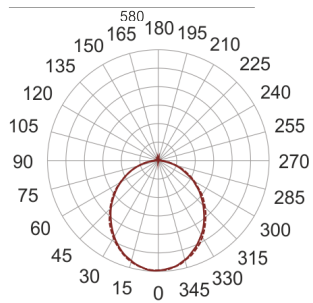

FIGO K LED 58/20/3K BIAŁY

— C0-C180 - - - - C90-C270

- IP: 20
- Color temperature: 2700-3500
- Luminous flux: 2097,901442 lm

Name	Code	Colour	Voltage supply	Luminaire wattage	Light source type	Luminous flux	
FIGO K LED 58/20/3K BIAŁY		white	230V	32,2	LED	2097,901442 lm	3000K