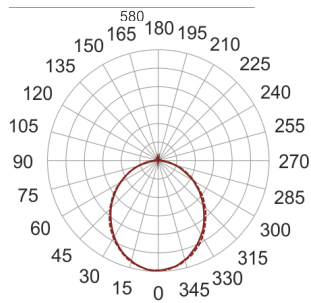

FIGO K LED 58/20/3K BIAŁY

— C0-C180 - - - - C90-C270

- IP: 20
- Color temperature: 2700-3500
- Luminous flux: 2097,901442 lm

Name	Code	Colour	Voltage supply	Luminaire wattage	Light source type	Luminous flux	
FIGO K LED 58/20/3K BIAŁY		white	230V	32,2	LED	2097,901442 lm	3000K