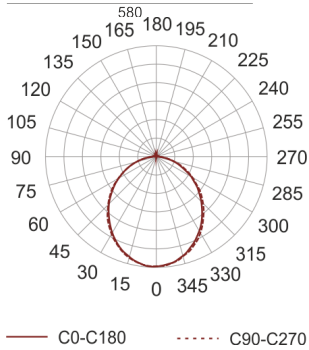

FIGO K LED 58/20/3K CZARNY

- IP: 20
- Color temperature: 2700-3500
- Luminous flux: 2097,901442 lm

Name	Code	Colour	Voltage supply	Luminaire wattage	Light source type	Luminous flux	
FIGO K LED 58/20/3K CZARNY		black	230V	32,2	LED	2097,901442 lm	3000K