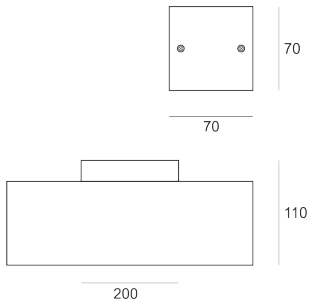

FIGO K LED 58/20/3K CZARNY

- IP: 20
- Color temperature: 2700-3500
- Luminous flux: 2097,901442 lm

Name	Code	Colour	Voltage supply	Luminaire wattage	Light source type	Luminous flux	
FIGO K LED 58/20/3K CZARNY		black	230V	32,2	LED	2097,901442 lm	3000K