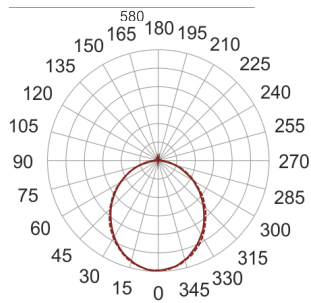

FIGO K LED 58/20/3K CZARNY

— C0-C180 - - - - - C90-C270

- IP: 20
- Color temperature: 2700-3500
- Luminous flux: 2097,901442 lm

Name	Code	Colour	Voltage supply	Luminaire wattage	Light source type	Luminous flux	
FIGO K LED 58/20/3K CZARNY		black	230V	32,2	LED	2097,901442 lm	3000K