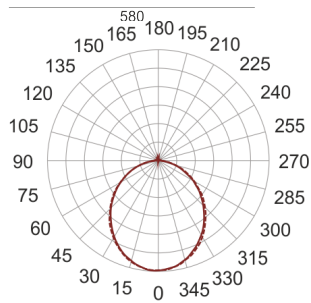

FIGO K LED 58/20/3K SZARY

— C0-C180 ····· C90-C270

- IP: 20
- Color temperature: 2700-3500
- Luminous flux: 2097,901442 lm

Name	Code	Colour	Voltage supply	Luminaire wattage	Light source type	Luminous flux	
FIGO K LED 58/20/3K SZARY		gray	230V	32,2	LED	2097,901442 lm	3000K