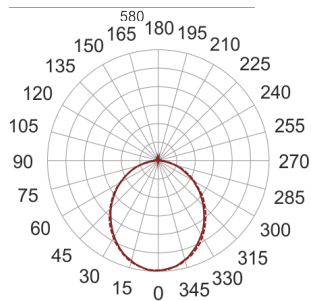

FIGO K LED 58/28/3K BIAŁY

— C0-C180 - - - - C90-C270

- IP: 20
- Color temperature: 2700-3500
- Luminous flux: 2923,407039 lm

Name	Code	Colour	Voltage supply	Luminaire wattage	Light source type	Luminous flux	
FIGO K LED 58/28/3K BIAŁY		white	230V	42,6	LED	2923,407039 lm	3000K