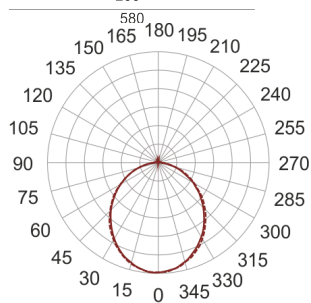

FIGO K LED 58/28/3K CZARNY

— C0-C180 - - - - C90-C270

- IP: 20
- Color temperature: 2700-3500
- Luminous flux: 2923,407039 lm

Name	Code	Colour	Voltage supply	Luminaire wattage	Light source type	Luminous flux	
FIGO K LED 58/28/3K CZARNY		black	230V	42,6	LED	2923,407039 lm	3000K