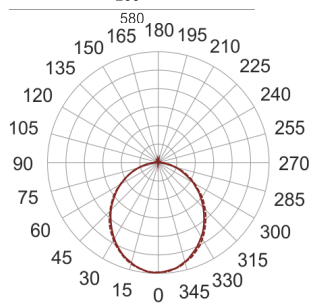

FIGO K LED 58/28/3K CZARNY

— C0-C180 - - - - C90-C270

- IP: 20
- Color temperature: 2700-3500
- Luminous flux: 2923,407039 lm

Name	Code	Colour	Voltage supply	Luminaire wattage	Light source type	Luminous flux	
FIGO K LED 58/28/3K CZARNY		black	230V	42,6	LED	2923,407039 lm	3000K