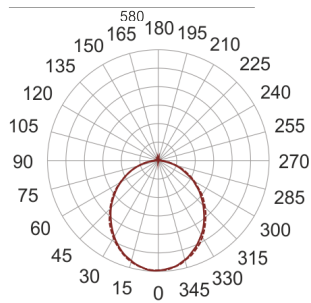

FIGO K LED 58/28/3K CZARNY

— C0-C180 - - - - - C90-C270

- IP: 20
- Color temperature: 2700-3500
- Luminous flux: 2923,407039 lm

Name	Code	Colour	Voltage supply	Luminaire wattage	Light source type	Luminous flux	
FIGO K LED 58/28/3K CZARNY		black	230V	42,6	LED	2923,407039 lm	3000K