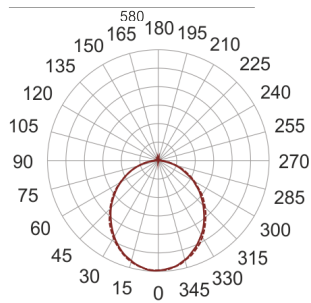

FIGO K LED 58/28/3K SZARY

— C0-C180 - - - - - C90-C270

- IP: 20
- Color temperature: 2700-3500
- Luminous flux: 2923,407039 lm

Name	Code	Colour	Voltage supply	Luminaire wattage	Light source type	Luminous flux	
FIGO K LED 58/28/3K SZARY		gray	230V	42,6	LED	2923,407039 lm	3000K