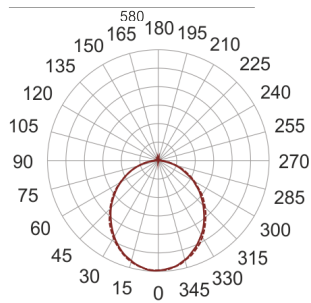

# FIGO K LED 58/28/3K SZARY

— C0-C180      - - - - C90-C270

- IP: 20
- Color temperature: 2700-3500
- Luminous flux: 2923,407039 lm

Name	Code	Colour	Voltage supply	Luminaire wattage	Light source type	Luminous flux	
<a href="#">FIGO K LED 58/28/3K SZARY</a>		gray	230V	42,6	LED	2923,407039 lm	3000K