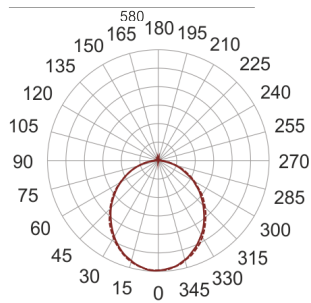

# FIGO K LED 58/33/3K CZARNY

— C0-C180      - - - - C90-C270

- IP: 20
- Color temperature: 2700-3500
- Luminous flux: 3191,541188 lm

Name	Code	Colour	Voltage supply	Luminaire wattage	Light source type	Luminous flux	
<a href="#">FIGO K LED 58/33/3K CZARNY</a>		black	230V	49,5	LED	3191,541188 lm	3000K