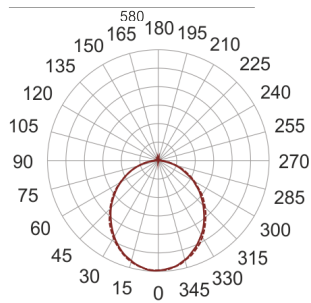

# FIGO K LED 58/33/3K SZARY

— C0-C180      - - - - C90-C270

- IP: 20
- Color temperature: 2700-3500
- Luminous flux: 3191,541188 lm

Name	Code	Colour	Voltage supply	Luminaire wattage	Light source type	Luminous flux	
<a href="#">FIGO K LED 58/33/3K SZARY</a>		gray	230V	49,5	LED	3191,541188 lm	3000K