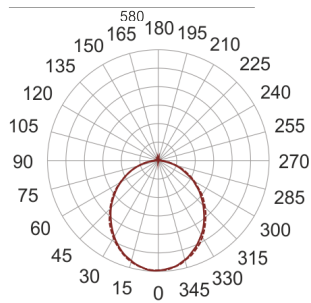

FIGO K LED 58/33/3K SZARY

— C0-C180 - - - - C90-C270

- IP: 20
- Color temperature: 2700-3500
- Luminous flux: 3191,541188 lm

Name	Code	Colour	Voltage supply	Luminaire wattage	Light source type	Luminous flux	
FIGO K LED 58/33/3K SZARY		gray	230V	49,5	LED	3191,541188 lm	3000K