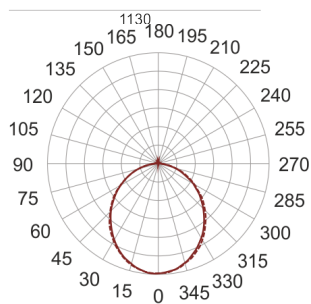

FIGO N LED K 114/21/3.0K BIAŁY

— C0-C180 - - - - C90-C270

- IP: 20
- Color temperature: 2700-3500
- Luminous flux: 1925,352152 lm

| Name | Code | Colour | Voltage supply | Luminaire wattage | Light source type | Luminous flux | |
|--|------|--------|----------------|-------------------|-------------------|----------------|-------|
| FIGO N LED.K. 114/21/3.0K. BIAŁY | | white | 230V | 24,1 | LED | 1925,352152 lm | 3000K |