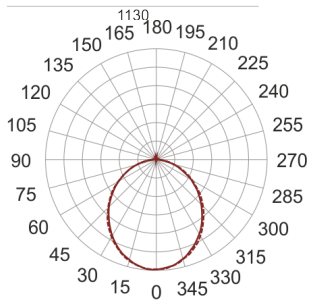

# FIGO N LED K 114/21/3.0K BIAŁY

— C0-C180    - - - - C90-C270

- IP: 20
- Color temperature: 2700-3500
- Luminous flux: 1925,352152 lm

Name	Code	Colour	Voltage supply	Luminaire wattage	Light source type	Luminous flux	
<a href="#">FIGO N LED.K. 114/21/3.0K. BIAŁY</a>		white	230V	24,1	LED	1925,352152 lm	3000K