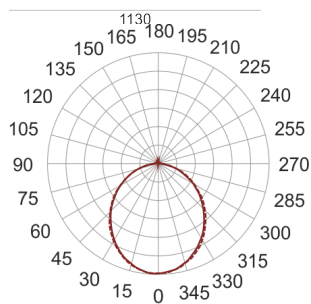

FIGO N LED K 114/21/3.0K CZARNY

— C0-C180 - - - - C90-C270

- IP: 20
- Color temperature: 2700-3500
- Luminous flux: 1925,352152 lm

Name	Code	Colour	Voltage supply	Luminaire wattage	Light source type	Luminous flux	
FIGO N LED.K. 114/21/3.0K. CZARNY		black	230V	24,1	LED	1925,352152 lm	3000K