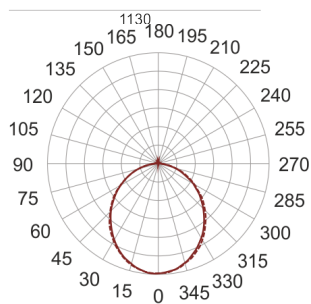

# FIGO N LED K 114/21/3.0K CZARNY

— C0-C180    - - - - C90-C270

- IP: 20
- Color temperature: 2700-3500
- Luminous flux: 1925,352152 lm

Name	Code	Colour	Voltage supply	Luminaire wattage	Light source type	Luminous flux	
<a href="#">FIGO N LED.K. 114/21/3.0K. CZARNY</a>		black	230V	24,1	LED	1925,352152 lm	3000K