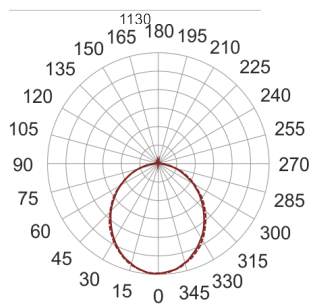

FIGO N LED K 114/21/3.0K SZARY

— C0-C180 - - - - C90-C270

- IP: 20
- Color temperature: 2700-3500
- Luminous flux: 1925,352152 lm

Name	Code	Colour	Voltage supply	Luminaire wattage	Light source type	Luminous flux	
FIGO N LED.K. 114/21/3.0K. SZARY		gray	230V	24,1	LED	1925,352152 lm	3000K