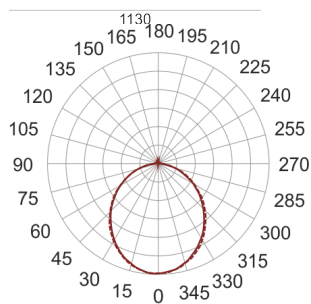

FIGO N LED K 114/30/3.0K BIAŁY

— C0-C180 - - - C90-C270

- IP: 20
- Color temperature: 2700-3500
- Luminous flux: 2923,407039 lm

Name	Code	Colour	Voltage supply	Luminaire wattage	Light source type	Luminous flux	
FIGO N LED.K. 114/30/3.0K. BIAŁY		white	230V	42,6	LED	2923,407039 lm	3000K