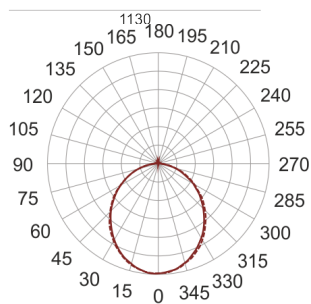

# FIGO N LED K 114/30/3.0K BIAŁY

— C0-C180    - - - - C90-C270

- IP: 20
- Color temperature: 2700-3500
- Luminous flux: 2923,407039 lm

Name	Code	Colour	Voltage supply	Luminaire wattage	Light source type	Luminous flux	
<a href="#">FIGO N LED.K. 114/30/3.0K. BIAŁY</a>		white	230V	42,6	LED	2923,407039 lm	3000K