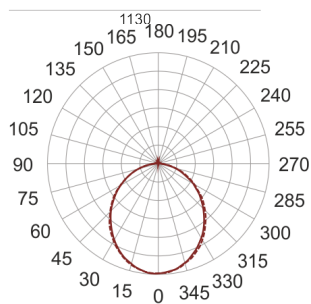

FIGO N LED K 114/30/3.0K BIAŁY

— C0-C180 - - - - C90-C270

- IP: 20
- Color temperature: 2700-3500
- Luminous flux: 2923,407039 lm

Name	Code	Colour	Voltage supply	Luminaire wattage	Light source type	Luminous flux	
FIGO N LED.K. 114/30/3.0K. BIAŁY		white	230V	42,6	LED	2923,407039 lm	3000K