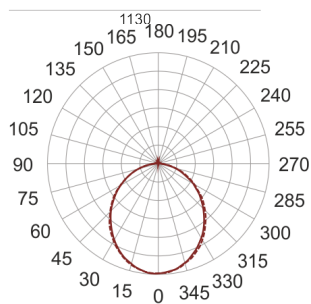

# FIGO N LED K 114/30/3.0K CZARNY

— C0-C180    - - - - C90-C270

- IP: 20
- Color temperature: 2700-3500
- Luminous flux: 2923,407039 lm

Name	Code	Colour	Voltage supply	Luminaire wattage	Light source type	Luminous flux	
<a href="#">FIGO N LED.K. 114/30/3.0K CZARNY</a>		black	230V	42,6	LED	2923,407039 lm	3000K